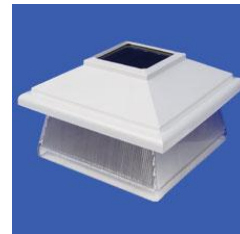

# CUSTOM ALUMINUM HANDRAILS

JRJ Alum-Fab's **aluminum hand rails** are custom built from heavy duty, thick wall, marine-grade extruded aluminum, offering incredible strength and durability. Unlike wood that can deteriorate or steel that can rust, our handrail products offer a **virtually maintenance free long life.**

Handrail with handicap access rail

**For new construction or remodeling!**

*Available Post Caps*

White baked-on enamel finish

Residential porch handrails

Every project is custom-fitted to a particular setting so we don't attempt to give pricing in our Brochure.

Contact us to discuss your project and provide a free estimate.

JRJ ALUM FAB, INC.  
3650 BARATARIA BLVD.  
MARRERO, LA 70072  
(504) 341-7412  
(504) 340-0764 FAX

Federation Post Cap

Galaxy Solar Post Cap

Galaxy Comet Solar Post Cap

Galaxy Solar Wedge Accent Lights

Painted top rail.